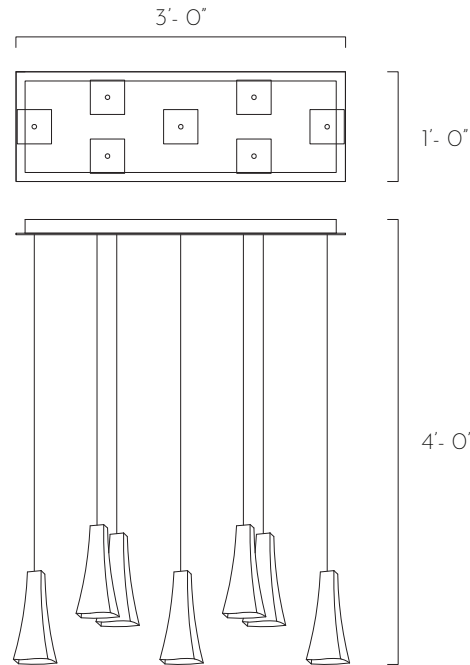

PORCELAIN BABYLON

7 PENDANTS RECTANGULAR CHANDELIER

DESCRIPTION

The Porcelain Babylon pendants are hand-crafted with white porcelain by Canadian porcelain artist Bill Reddick. An elegant and modern pendant light fixture comprises of hand-made porcelain and encases a dimmable LED bulb. A fixture that provides great source of ambient lighting for residential and commercial spaces.

TECHINCAL SPECIFICATIONS

Designed by
AM Studio Team

Category
Pendant Chandelier

Canopy Finish
Powder coated metal in Flat White/ Satin Nickel

Canopy Size
36"L x 12"W x 1.5"H

Pendant Material
White Porcelain

Pendant Size
7 units of 3 3/4"W x 9 5/8"H

Total Drop
4'H + 2' extra wire for adjustment

Bulb
Dimmable G4 LED - 12V - 2W

Recommended Dimming Switch
Lutron CTCL-153PD
Lutron Pro

Transformer:
Magnitude E6OR12DC - 60W 12VDC - Dimmable - Class 2
LED Driver
Input: 120V
Output: 12V